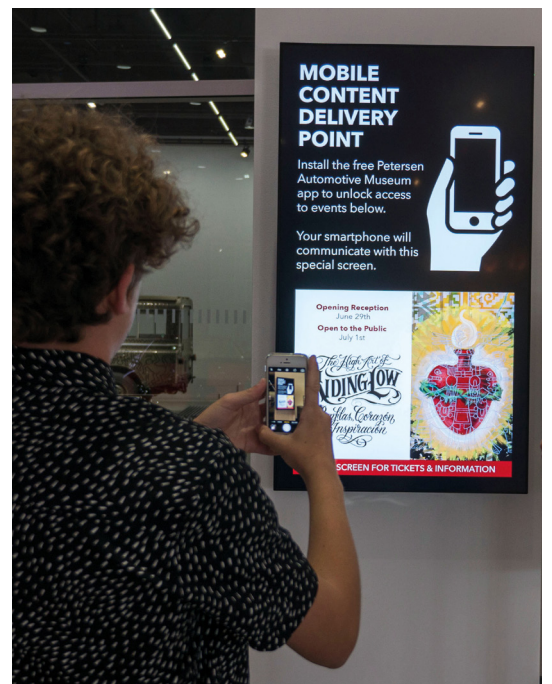

The benefits of LinkRay

Give visitors information wherever they are, in any language.

Visitors can easily access information about individual exhibits wherever they are, in their native language, according to their language preferences. They can receive the content they need just by pointing the mobile device towards the light source. It doesn't matter whether they are standing near the light source, some distance away from it, or even standing in a crowd.

A world of content at your fingertips

It doesn't matter whether you want your content to be practical, commercial or immersive. You can create any kind of content and distribute it via the LinkRay platform, whatever language or customisation you want to display.

Access and analyse key visitor data

Do you want to see how many visitors viewed your exhibit? Or discover which artefact was scanned most often by visitors? With LinkRay you can extract and analyse all possible facts and figures captured by the LinkRay application, giving you vital insights into which exhibits are the most popular and how to design installations that will maximise visitor numbers in the future. This is presented to you in your management portal.