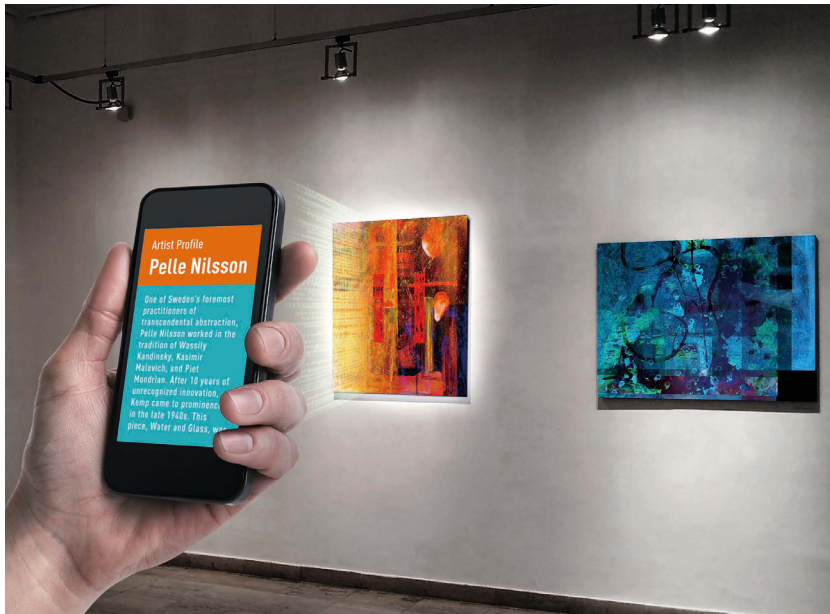

What is LinkRay?

Panasonic has developed the most advanced content delivery service for museums to date, using visible light communication. LinkRay uses LED light to link mobile devices to content in spotlights, museum showcases, flat panel displays and projectors.

Museum visitors access the exact information they want, exactly when they want it, just by pointing their mobile device towards the information source. Using this technology provides many opportunities to provide an extra dimension to your visitor experience: people can explore your collections in exciting new ways and you can create exhibits that are even more memorable and impactful.

Intuitive and easy to use

How do you use LinkRay?

Step 1.

Aim your mobile device at a light which has the LinkRay feature.

Step 2.

Automatically receive content on your mobile device.

LinkRay as a catalyst

“The museum is the stage; the artifacts are the actors and LinkRay is the tool that brings this memorable experience alive.”

LinkRay can be used together with many different applications to transform your museum exhibits and installations. It is the perfect tool to spark imagination into life and deliver a more immersive visitor experience, whatever the subject matter.