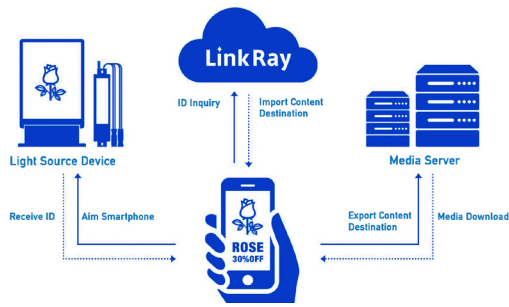

York Art Gallery

Collaboration with ClickNetherfield

Panasonic is collaborating with ClickNetherfield to create a range of LinkRay-enabled showcases.

ClickNetherfield is one of the top manufacturers of museum showcases in the world, with technical capability and project management skills unparalleled in the industry. The company has over 50 years' experience in designing and manufacturing high quality showcases for the museum and heritage sectors and a reputation for innovative engineering and quality, resulting in the completion of well over 5,000 projects in over 40 countries worldwide.

LinkRay System Configuration

Supported operating systems and devices

Panasonic provides a dedicated LinkRay solution app for iOS/ Android. Users can download it to supported smartphones and tablets for free. Panasonic also provides an SDK (software development kit) that enables collaboration with third party app developers.