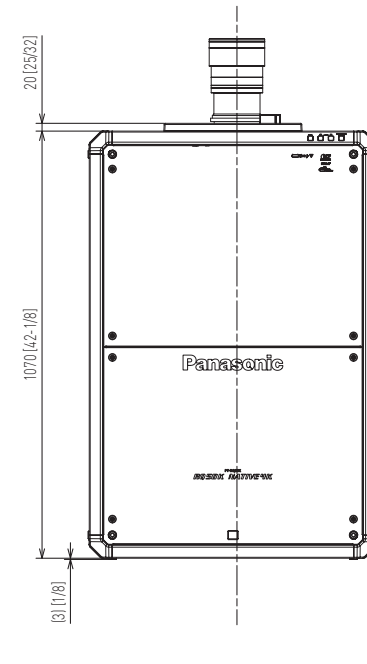

Panasonic Projector

PT-RQ50K Series

mm [inches]

Design and specifications subject to change without notice.

This shows the projector with the optional ET-D3QS400 lens

Nov 2019_02