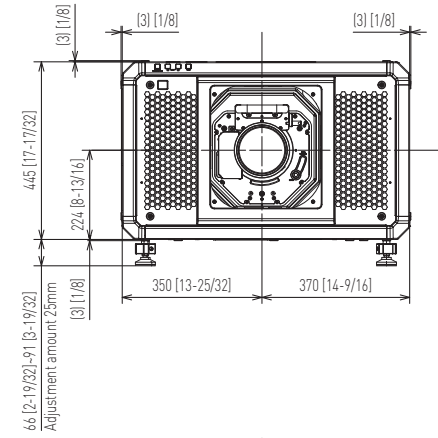

Panasonic Projector

PT-RQ50K Series

mm [inches]

Design and specifications subject to change without notice.

This shows the projector with the optional ET-D3QS400 lens

Nov 2019_02