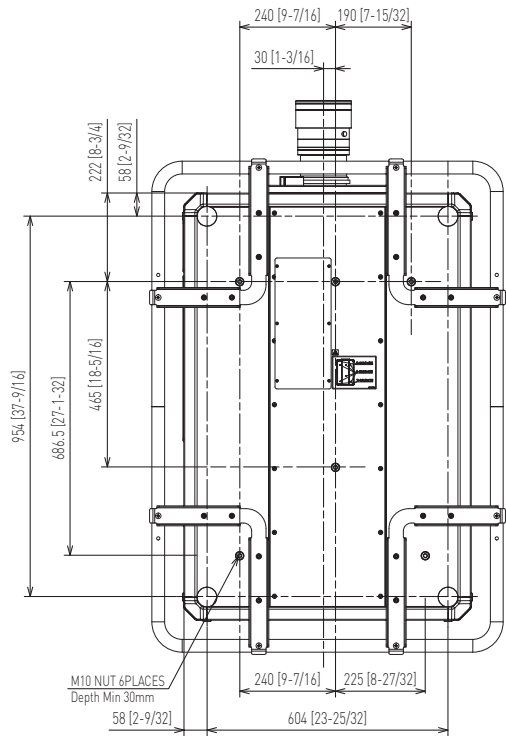

Panasonic Projector

PT-RQ50K Series

mm [inches]

Design and specifications subject to change without notice.

This shows the projector with the optional ET-D3QS400 lens

Nov 2019_02