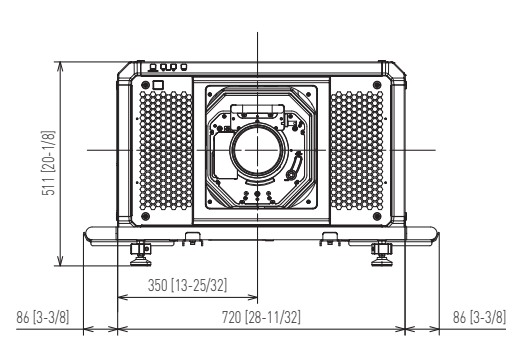

Panasonic Projector

PT-RQ50K Series

mm [inches]

Design and specifications subject to change without notice.

This shows the projector with the optional ET-D3QS400 lens

Nov 2019_02