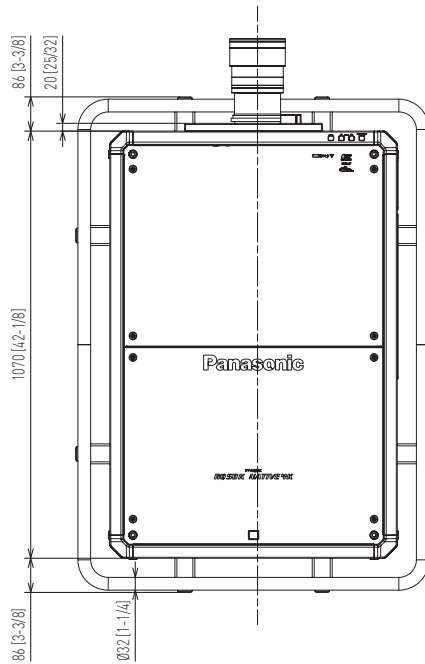

Panasonic Projector

PT-RQ50K Series

mm [inches]

Design and specifications subject to change without notice.

This shows the projector with the optional ET-D3QS400 lens

Nov 2019_02