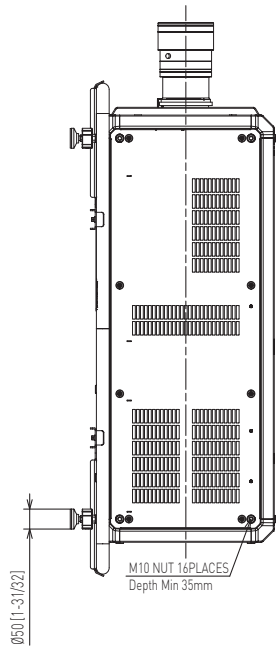

Panasonic Projector

PT-RQ50K Series

mm [inches]

Design and specifications subject to change without notice.

This shows the projector with the optional ET-D3QS400 lens

Nov 2019_02