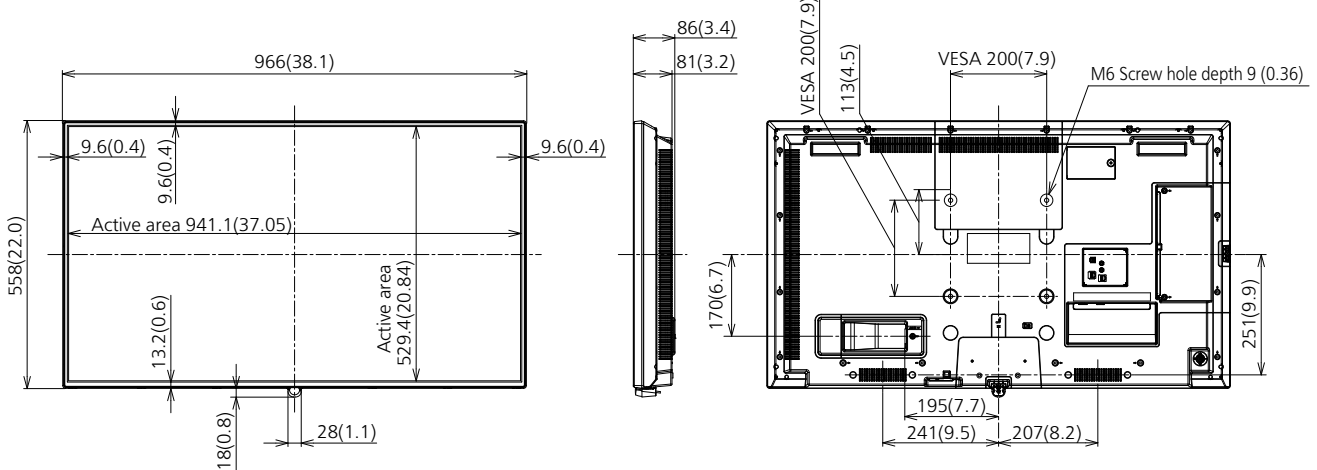

¹ Displaying a still image for a long time may cause burn-in (image persistence artifacts), it could be mitigated when display video image.

STANDARD (CERTIFICATIONS)

SAFETY REGULATIONS	EU/USA CB Report (LVD; IEC62368-1 2nd Edition + EU/USA Deviation) EU Deviation : EN62368-1:2014 2nd Edition
RADIATION REGULATIONS	EU : EMC test report [Class-A] (CE; EN55032:2012/EN61000-3-2:2014/ EN61000-3-3:2013/EN55024:2010 IEC61000-4-2:2008 IEC61000-4-3:2010 IEC61000-4-4:2012 IEC61000-4-5:2005 IEC61000-4-6:2013 IEC61000-4-8:2009 IEC61000-4-11:2004)

WIRELESS LAN FUNCTION

Compliance standard	IEEE 802.11 a/b/g/n Dual (Wireless LAN Standard protocol) Wi-Fi certified
Channel	IEEE 802.11 a/b/g/n
Communication distance	Approx. 30 m (Depends on usage environment)

REMOTE CONTROL TRANSMITTER

Power Requirements	DC 3 V (AA Size batteries x 2)
Operating distance	Approx. 7 m (22.9 ft)¹
Weight	Approx. 111 g (4 oz) including batteries
Dimensions (W x H x D)	51 x 161 x 27 mm (2" x 6.4" x 1.1")

¹ When operated directly in front of the IR sensor.

INCLUDED ACCESSORIES

- Remote Control x 1 - Batteries (AA size) x 2 : AA/R6/LR6 type
- AC cord (approx. 2 m) - IR sensor x 1
- IR Sensor Holder x 1 - Screw (for IR Sensor's Holder) x 2
- Clamper x 3 - Operating Instruction Book

DIMENSIONS

Cautions: This drawing is not a scale
Units : mm (inches)

CONNECTION TERMINAL