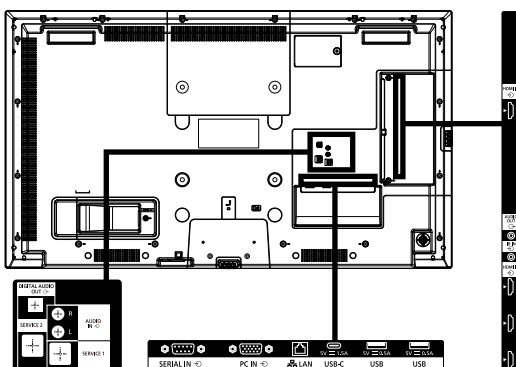

<sup>1</sup> When operated directly in front of the IR sensor.

**INCLUDED ACCESSORIES**

- Remote Control x 1 - Batteries (AA size) x 2 : AA/R6/LR6 type
- AC cord (approx. 2 m) - IR sensor x 1
- IR Sensor Holder x 1 - Screw (for IR Sensor's Holder) x 2
- Clamper x 3 - Operating Instruction Book

**DIMENSIONS**

Cautions: This drawing is not a scale  
Units : mm (inches)

**CONNECTION TERMINAL**

<sup>1</sup> Specifications and appearance are subject to change without notice.

 Supported signals & TV format