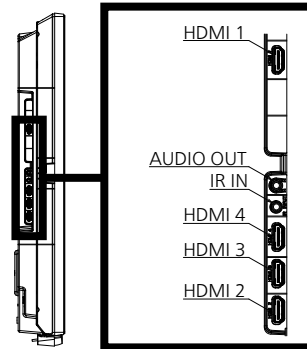

<sup>3</sup> Signals with ○ in the Plug and Play-supported signal column are the ones written in EDID (Extended Display Identification Data) of this unit.

For signals without ○ in the Plug and Play-supported signal column, resolutions may not be selected on the PC side even if this unit supports those signals.

Note

- An auto detected signal format may be differently displayed from the actual input signal.
- The i symbols (example 1080i) means Interlaced signal.

● Terminals

View from back

Magnified figure of terminal b