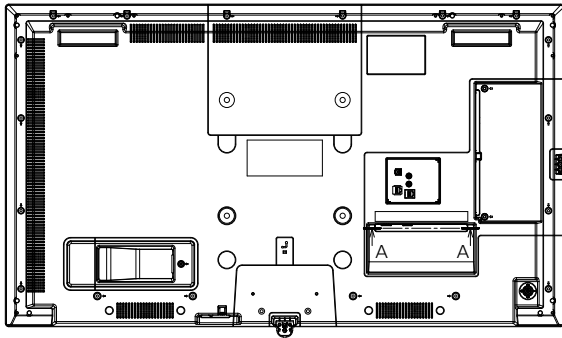

● Terminals

View from back