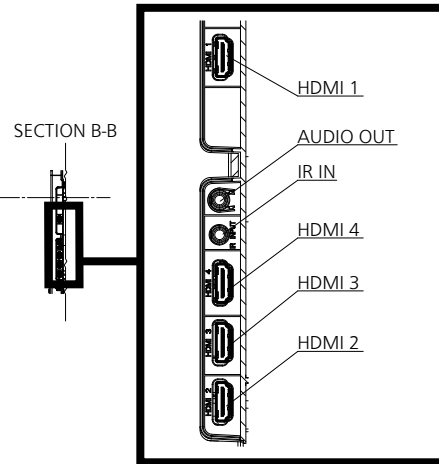

INCLUDED ACCESSORIES

- Remote Control
- Batteries (AA Size) x 2
- AC cord x 2 (EU/UK (approx. 2 m (78.7"))
- IR sensor x 1 (cable length approx. 1480 mm (4.85 ft))
- IR Sensor Holder x 1 (Screw x 3)
- RS232C cable x1 (Approx. 1 m (3.28 ft))
- Clamper x 3

For signals without ○ in the Plug and Play-supported signal column, resolutions may not be selected on the PC side even if this unit supports those signals.

Note

● An auto detected signal format may be differently displayed from the actual input signal.

● [i] shown after the number of dots of resolution means the interlace signal.

● Drawing of terminals

View from back

Magnified figure of terminal b

Magnified figure of terminal a

Sectional view of terminal a
(MICRO SD / SERIAL IN / LAN / USB TYPE-C /
USB TYPE-A / USB TYPE-A)