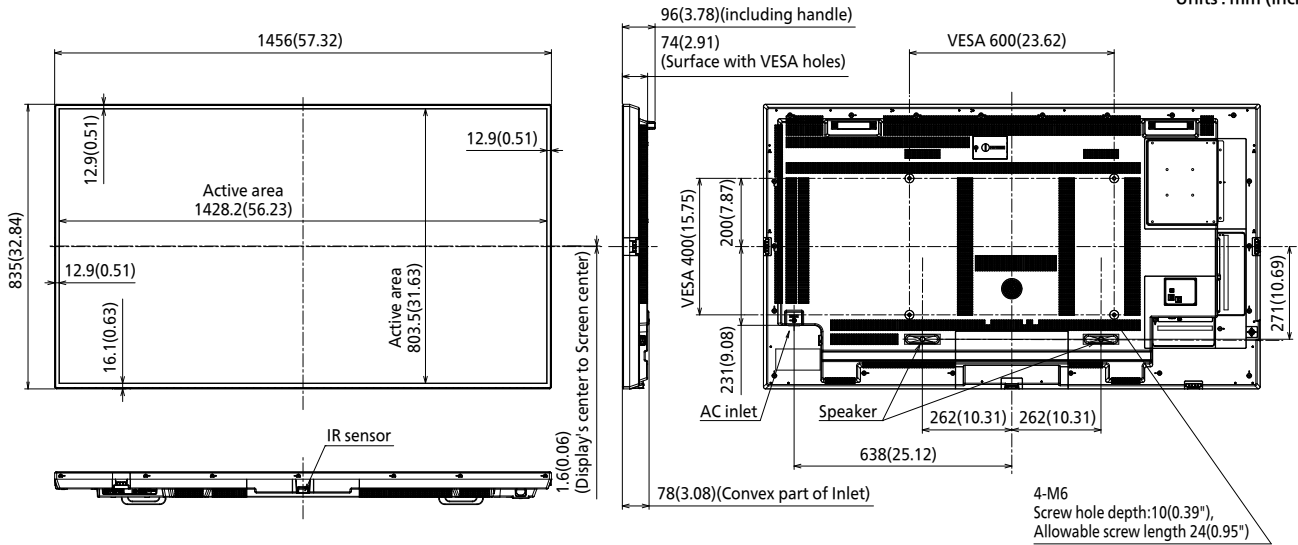

1 In case of running for a long time, the moving image is recommended to be displayed. If you display a still picture for an extended period, the image retention might remain on the screen. However, image retention can gradually disappear by displaying movie images.

INCLUDED ACCESSORIES

- Remote Control
- Batteries (AA Size) x 2
- AC cord x 2 (EU/UK (approx. 2 m (78.7"))
- IR sensor x 1 (cable length approx. 1480 mm (4.85 ft))
- IR Sensor Holder x 1 (Screw x 3)
- RS232C cable x1 (Approx. 1 m (3.28 ft))
- Clamper x 3

STANDARD (CERTIFICATIONS)

SAFETY REGULATIONS	EN62368-1
RADIATION REGULATIONS	EN55032, EN55035, EN61000-3-2, EN61000-3-3

WIRELESS LAN

Compliance standard	IEEE 802.11 a/b/g/n/ac Dual band (Wireless LAN Standard protocol)
Channel	CH 1-13, CH 36-64, CH 100-140
Communication range	Approx. 30 m (Depends on usage environment)

Bluetooth®

Supported version	Bluetooth® 5.1
Profile	HID / A2DP

REMOTE CONTROL TRANSMITTER

Power Requirements	DC 3 V (AA Size batteries x 2)
Operating distance¹	Approx. 7 m/23 ft
Weight	Approx. 111 g (3.92 oz) including batteries
Dimensions (W x H x D)	51 x 161 x 27 mm (2.00" x 6.34" x 1.07")

1 When operated directly in front of the display screen.

OPTIONAL ACCESSORIES

Early warning software	ET-SWA 100 / 105 series

DIMENSIONS

Cautions: This drawing is not a scale
Units: mm (inches)