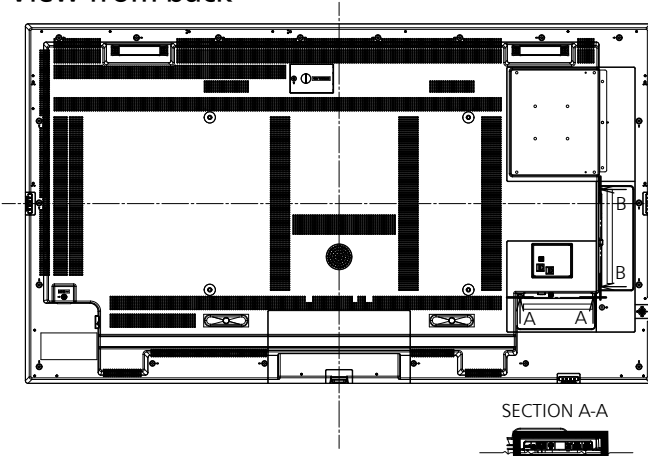

¹ Based on IEC 62087 Ed.2 measurement method

■ MECHANICAL

Dimension (W x H x D) Not including remote controller sensor	1456 x 835 x 96 mm (57.32" x 32.84" x 3.78")
Dimension (W x H x D) Including remote controller sensor	1456 x 853 x 96 mm (57.32" x 33.58" x 3.78")
Weight	24.6 kg / 54.3 lbs
Carton Dimensions (W x H x D)	1607 x 980 x 177 mm (63.27" x 38.58" x 6.97")
Gross Weight	35 kg / 77.2 lbs
Cabinet Material	Front: Metal, Side / Back: Plastic
Bezel Color	Black
Bezel Width	T/R/L 12.9 mm (0.51") B 16.1 mm (0.63")
Pitch for Wall-Hanging	VESA Compliant 600 x 400 mm (23.7" x 15.8") (Installed by: M6 screws / Screw hole depth: 10 mm (0.39"), Allowable screw length 24 mm (0.95"))

● [i] shown after the number of dots of resolution means the interlace signal.

● Drawing of terminals

View from back

Magnified figure of terminal b

Magnified figure of terminal a

Sectional view of terminal a
(MICRO SD / SERIAL IN / LAN / USB TYPE-C /
USB TYPE-A / USB TYPE-A)