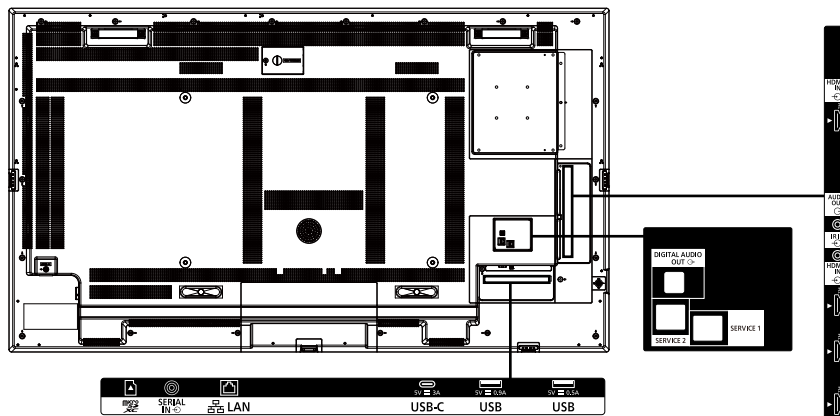

CONNECTION TERMINAL

1 Specifications and appearance are subject to change without notice.