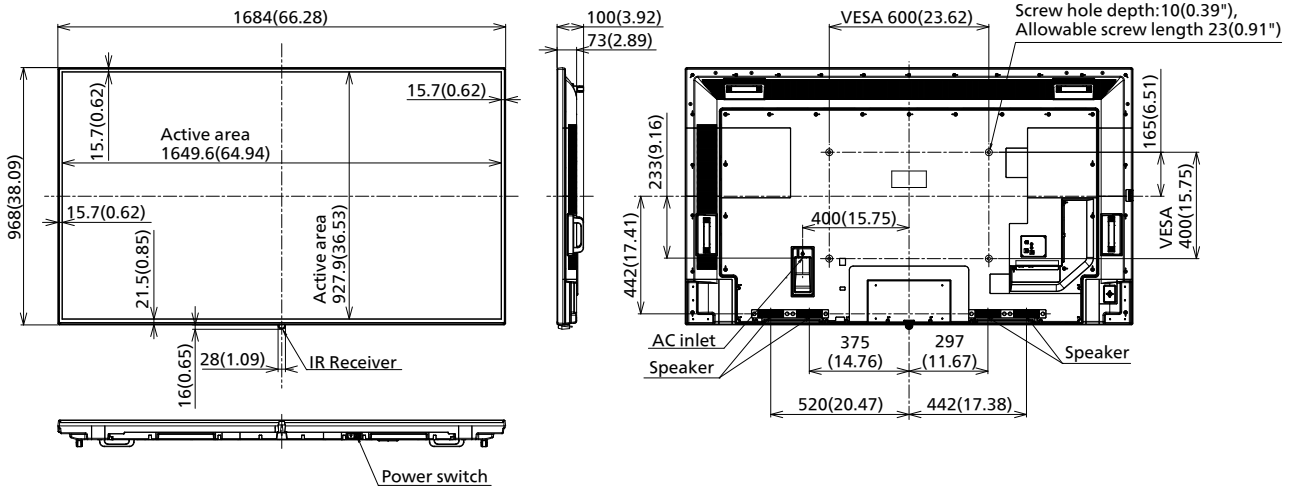

¹ In case of running for a long time, the moving image is recommended to be displayed. If you display a still picture for an extended period, the image retention might remain on the screen. However, image retention can gradually disappear by displaying movie images.

INCLUDED ACCESSORIES

- Remote Control - Batteries (AA Size) x 2
- AC cord x 2 (EU/UK (approx. 2 m (78.7"))
- IR sensor x 1 (cable length approx. 1480 mm (4.86 ft))
- IR Sensor Holder x 1 (Screw x 3)
- RS232C cable x1 (Approx. 1 m (3.28 ft)) - Clamper x 3

STANDARD (CERTIFICATIONS)

SAFETY REGULATIONS	EN62368-1
RADIATION REGULATIONS	EN55032, EN55035, EN61000-3-2, EN61000-3-3

WIRELESS LAN

Compliance standard	IEEE 802.11 a/b/g/n/ac Dual band (Wireless LAN Standard protocol)
Channel	CH 1-13, CH 36-64, CH 100-140
Communication range	Approx. 30 m (Depends on usage environment)

Bluetooth®

Supported version	Bluetooth® 5.1
Profile	HID / A2DP

REMOTE CONTROL TRANSMITTER

Power Requirements	DC 3 V (AA Size batteries x 2)
Operating distance¹	Approx. 7 m/23 ft
Weight	Approx. 111 g (3.92 oz) ncluding batteries
Dimensions (W x H x D)	51 x 161 x 27 mm (2.00" x 6.34" x 1.07")

¹ When operated directly in front of remote control sensor.

OPTIONAL ACCESSORIES

Early warning software	ET-SWA 100 / 105 series

DIMENSIONS

Cautions: This drawing is not a scale
Units: mm (inches)