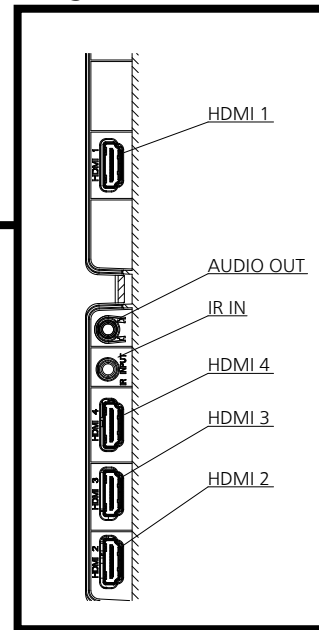

## Note

● An auto detected signal format may be differently displayed from the actual input signal.

● [ i ] shown after the number of dots of resolution means the interlace signal.

**● Drawing of terminals**  
View from back

Magnified figure of terminal b

Magnified figure of terminal a

**Sectional view of terminal a**  
(HDMI 2 / HDMI 3 / LAN / SERIAL IN)

**Terminal a**  
**43CQ2U Terminal (Bottom)**

	HDMI	LAN	SERIAL IN
A	0.33 (8.6)	0.39 (10.1)	0.44 (11.4)
B	0.54 (13.9)	0.48 (12.4)	0.43 (11.1)
C	-	-	0.21 (5.2)
D	1.06 (27.0)		

Units : mm (inches)

**Sectional view of terminal b**  
(AUDIO OUT R / AUDIO OUT L / USB /  
ANTENNA / CABLE IN / AUDIO IN / PC IN / HDMI 1)

**Terminal b**  
**43CQ2U Terminal (Side)**

Units : mm (inches)