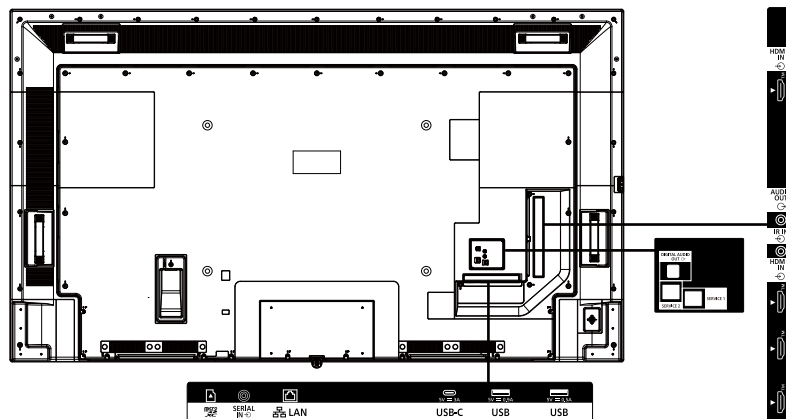

**Bluetooth®**

Supported version	Bluetooth® 5.1
Profile	HID / A2DP

**REMOTE CONTROL TRANSMITTER**

Power Requirements	DC 3 V (AA Size batteries x 2)
Operating distance <sup>1</sup>	Approx. 7 m/23 ft
Weight	Approx. 111 g (3.92 oz) ncluding batteries
Dimensions (W x H x D)	51 x 161 x 27 mm (2.00" x 6.34" x 1.07")

<sup>1</sup> When operated directly in front of remote control sensor.

**OPTIONAL ACCESSORIES**

Early warning software	ET-SWA 100 / 105 series
------------------------	-------------------------

**DIMENSIONS**

Cautions: This drawing is not a scale  
Units: mm (inches)

**CONNECTION TERMINAL**

1 Specifications and appearance are subject to change without notice.