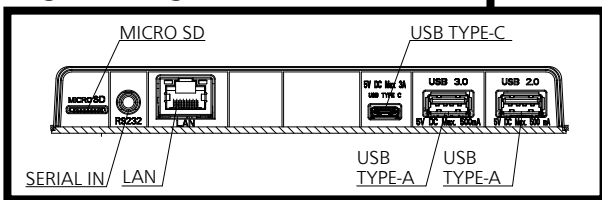

● [i] shown after the number of dots of resolution means the interlace signal.

● Drawing of terminals

View from back

Magnified figure of terminal b

Magnified figure of terminal a

Sectional view of terminal a

(MICRO SD / SERIAL IN / LAN / USB TYPE-C /
USB TYPE-A / USB TYPE-A)

**Terminal a
75SQE2W Terminal (Bottom)**

Units : mm (inches)

	MICRO SD	SERIAL	LAN	USB TYPE-C	USB TYPE-A
A	5.1 (0.2)	7.7 (0.3)	9.3 (0.36)	4.8 (0.18)	7.3 (0.28)
B	-	0.7 (0.02)	5.1 (0.2)	-	-
C	26.4 (1.04)				
D	26.4 (1.04)				
E	69.7 (2.74)				