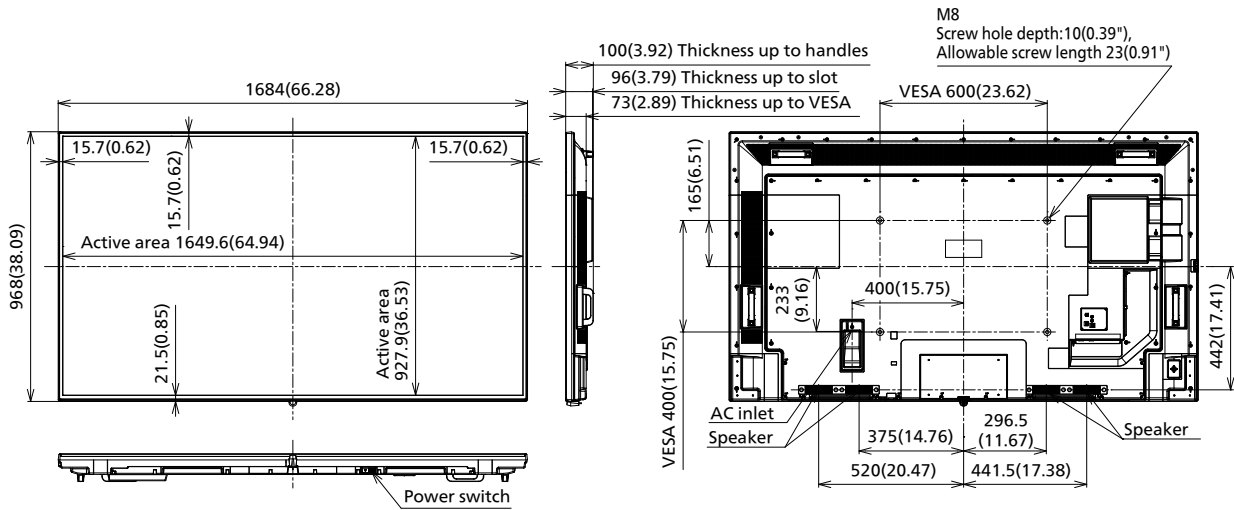

INCLUDED ACCESSORIES

- Remote Control - Batteries (AA Size) x 2
- AC cord x 4 (USA/EU/UK/AUS) (approx. 2 m (78.7"))
- IR sensor x 1 (cable length approx. 1480 mm (4.85 ft))
- IR Sensor Holder x 1 (Screw x 2)
- RS232C cable x1 (Approx. 1 m (3.28 ft)) - Clamper x 3

STANDARD (CERTIFICATIONS)

SAFETY REGULATIONS	UL 62368-1, CSA C22.2 No. 62368-1 EN62368-1 AS/NZS 62368.1
RADIATION REGULATIONS	FCC 47 CFR Part 15 Subpart B, ICES-003 EN55032, EN55035, EN61000-3-2, EN61000-3-3 AS/NZS CISPR 32

WIRELESS LAN

Compliance standard	IEEE 802.11 a/b/g/n/ac Dualband (Wireless LAN Standard protocol)
Channel	CH 1-13, CH 36-64, CH 100-140
Communication range	Approx. 30 m (Depends on usage environment)

Bluetooth®

Supported version	Bluetooth® 5.1
Profile	HID / A2DP

REMOTE CONTROL TRANSMITTER

Power Requirements	DC 3 V (AA Size batteries x 2)
Operating distance¹	Approx. 7 m (23 ft)
Weight	Approx. 111 g (3.92 oz) ncluding batteries
Dimensions (W x H x D)	51 x 161 x 27 mm (2.00" x 6.34" x 1.07")

¹ When operated directly in front of remote control sensor.

OPTIONAL ACCESSORIES

Early warning software	ET-SWA 100 / 105 series

DIMENSIONS

Cautions: This drawing is not a scale
Units: mm (inches)