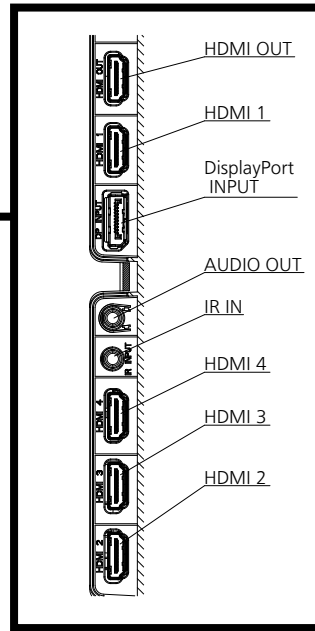

● [i] shown after the number of dots of resolution means the interlace signal.

● Drawing of terminals

View from back

Magnified figure of terminal b

Magnified figure of terminal a

Sectional view of terminal a

(MICRO SD / SERIAL IN / LAN / USB TYPE-C /
USB TYPE-A / USB TYPE-A)

**Terminal a
75SQE2W Terminal (Bottom)**

Units : mm (inches)

	MICRO SD	SERIAL	LAN	USB TYPE-C	USB TYPE-A
A	5.1 (0.2)	7.7 (0.3)	9.3 (0.36)	4.8 (0.18)	7.3 (0.28)
B	-	0.7 (0.02)	5.1 (0.2)	-	-
C	26.4 (1.04)				
D	26.4 (1.04)				
E	69.7 (2.74)				

Sectional view of terminal b

(HDMI OUT / HDMI 1 / DisplayPort INPUT /
AUDIO OUT / IR IN / HDMI 4 / HDMI 3 / HDMI 2)

**Terminal b
75SQE2W Terminal (Side)**

Units : mm (inches)

	HDMI	Display Port	IR / AUDIO OUT
A	6.6 (0.26)	6.6 (0.26)	7.7 (0.3)
B	-	-	0.7 (0.02)
C	24.9 (0.98)		
D	24.9 (0.98)		
E	93.6 (3.69)		