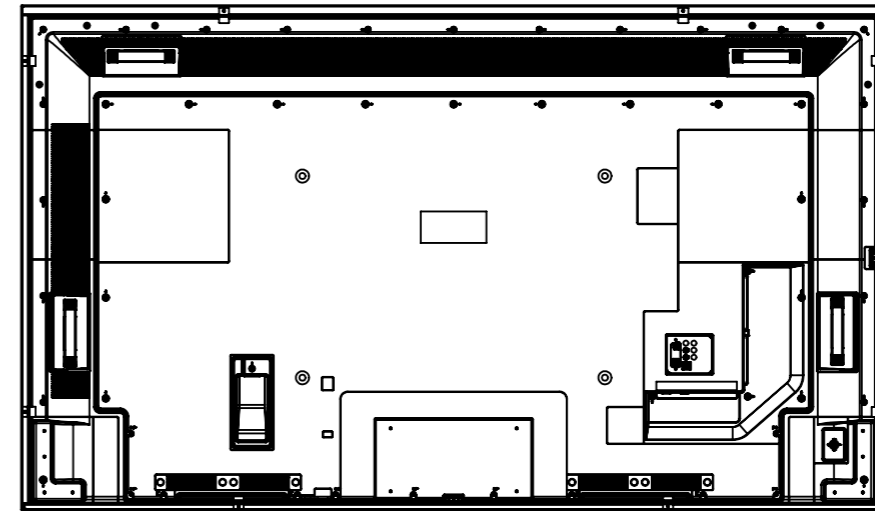

8 7 6 5 4 3 2 1

75-inch Class 4K UHD LCD Display with  
mounted infrared multi-touch overlay  
**TH-75CQE2-IR**

**15-November-2023**  
Unit : mm

Top View  
Scale 1:15

Rear Side View  
Scale 1:15

Bottom View  
Scale 1:15