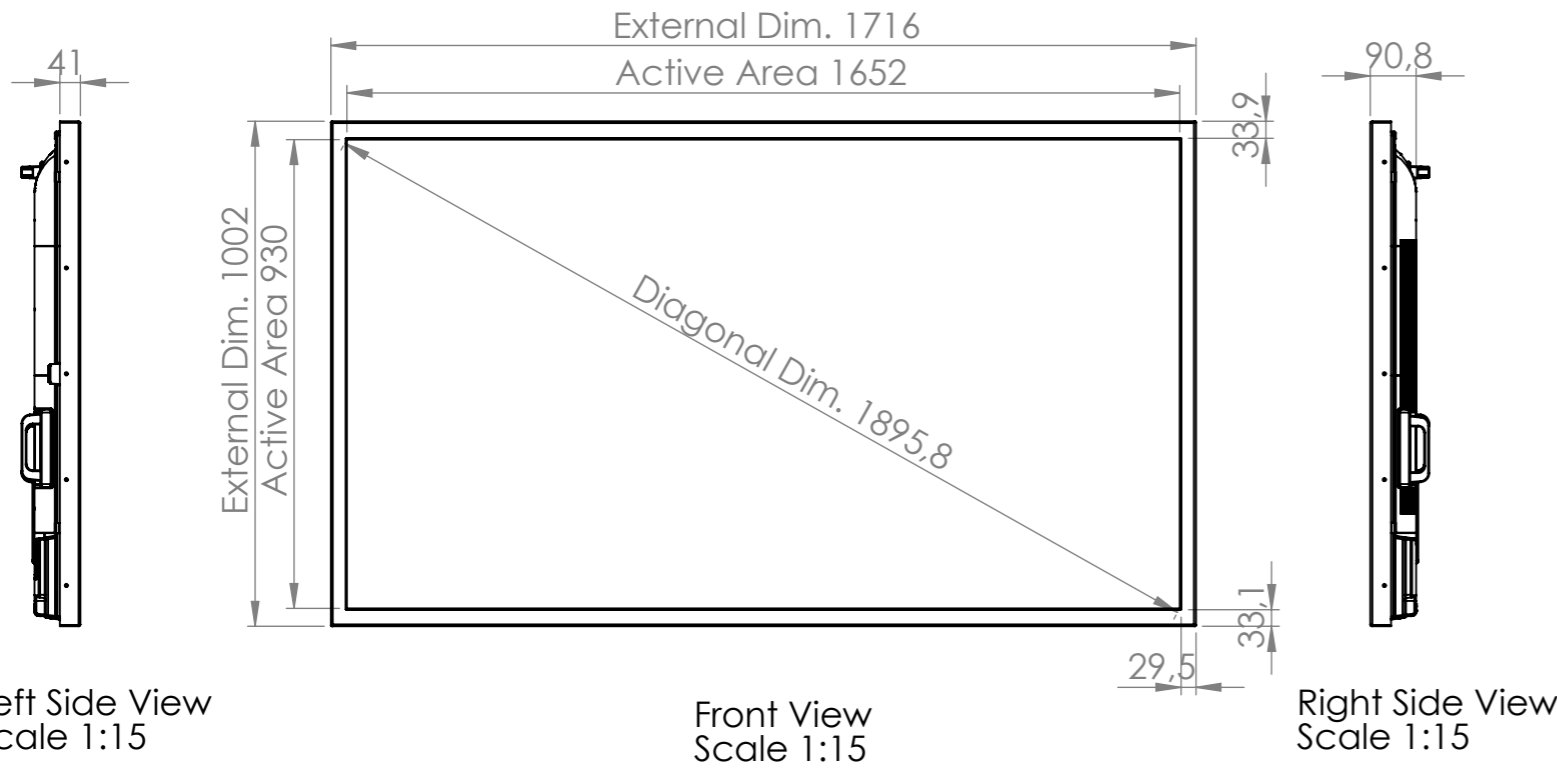

8 7 6 5 4 3 2 1

75-inch Class 4K UHD LCD Display with  
mounted infrared multi-touch overlay  
**TH-75CQE2-IR**

**15-November-2023**  
Unit : mm

Top View  
Scale 1:15

Rear Side View  
Scale 1:15

Bottom View  
Scale 1:15

8 7 6 5 4 3 2 1