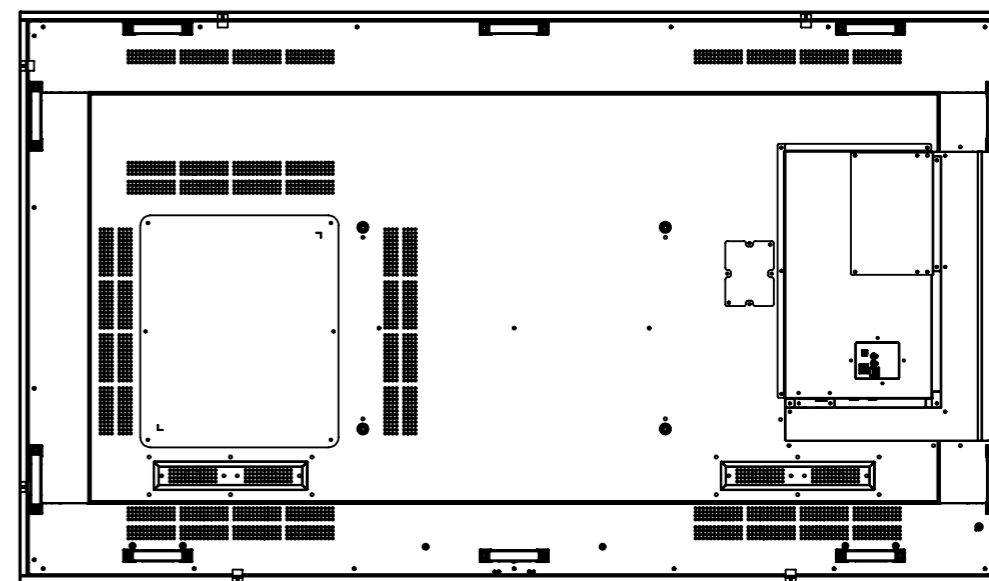

86-inch Class 4K UHD LCD Display with
mounted infrared multi-touch overlay

TH-86CQE2-IR

15-November-2023

Unit : mm

Top View
Scale 1:15

Left Side View
Scale 1:15

Front View
Scale 1:15

Right Side View
Scale 1:15

Rear Side View
Scale 1:15

Bottom View
Scale 1:15