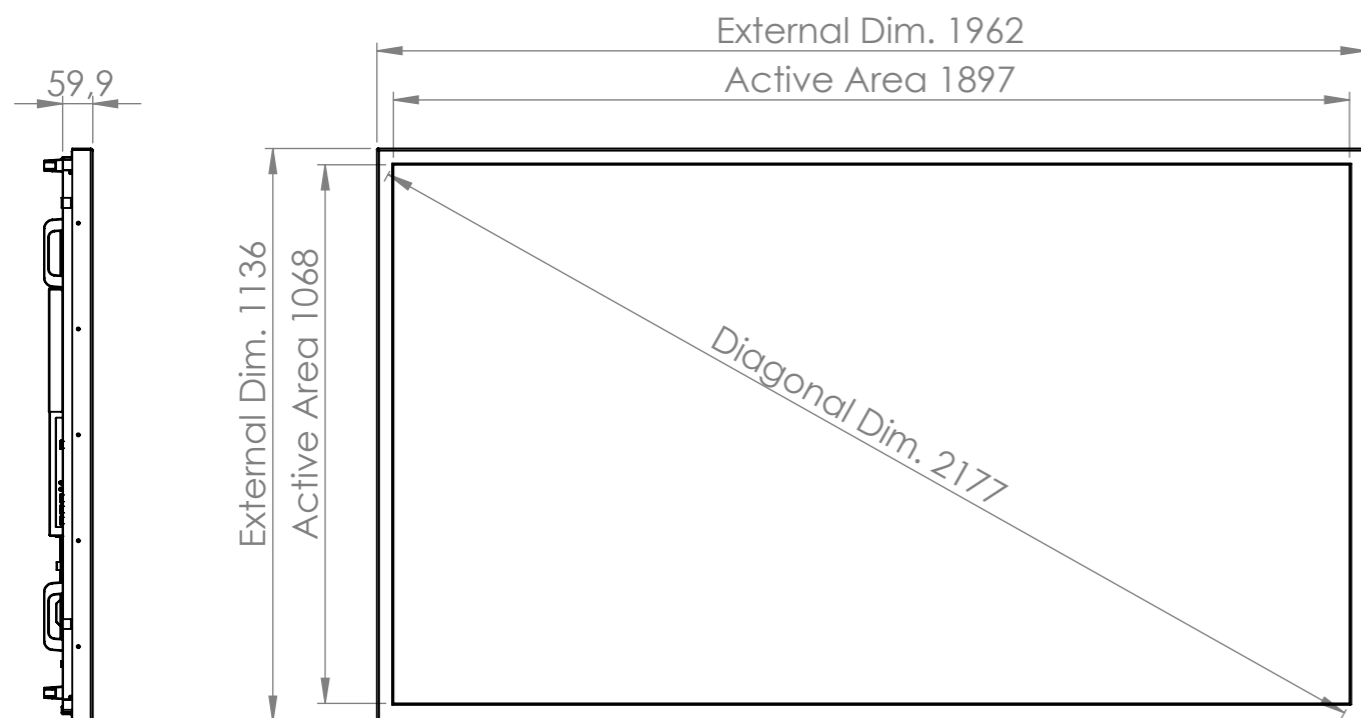

86-inch Class 4K UHD LCD Display with
mounted infrared multi-touch overlay

TH-86CQE2-IR

15-November-2023

Unit : mm

Top View
Scale 1:15

Left Side View
Scale 1:15

Front View
Scale 1:15

Right Side View
Scale 1:15

Rear Side View
Scale 1:15

Bottom View
Scale 1:15