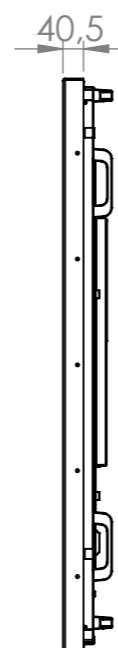

86-inch Class 4K UHD LCD Display with
mounted infrared multi-touch overlay

TH-86CQE2-IR

15-November-2023

Unit : mm

Top View
Scale 1:15

Left Side View
Scale 1:15

Front View
Scale 1:15

Right Side View
Scale 1:15

Rear Side View
Scale 1:15

Bottom View
Scale 1:15